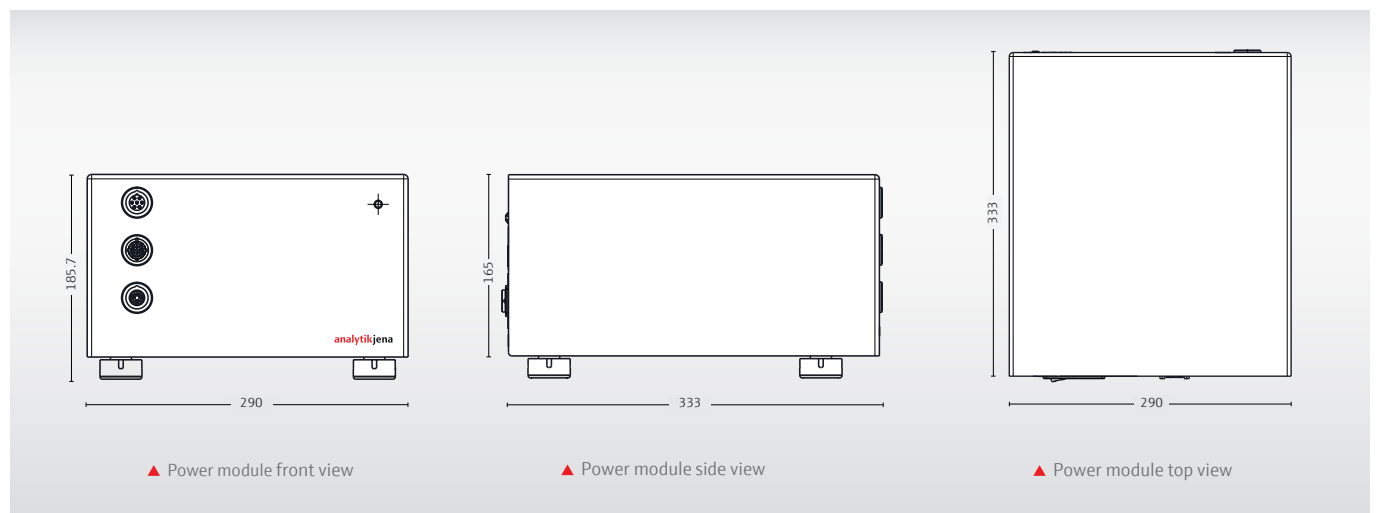

External power module

Data given in mm.

06/2020

This document is true and correct at the time of publication; the information within is subject to change. Other documents may supersede this document, including technical modifications and corrections.